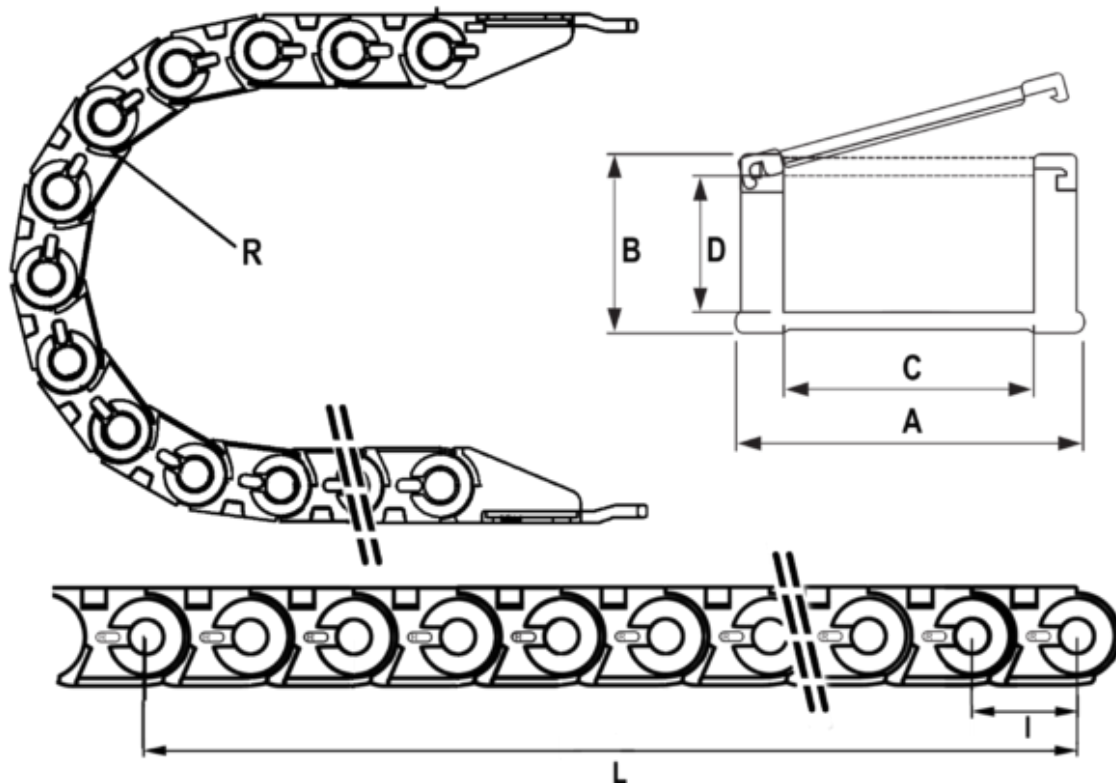

# Data Sheet

Article number: 18CPS02040R038  
Description: Cable chain, CPS MINI  
Type CPS020.40.R38-1000L (50 LK)

## Measures

Full length	= 1000mm
Inside Height	= 14.5
Inside Width	= 40
Link Length(Pitch)	= 20
Outside Height	= 20
Outside Width	= 49
Radius	= 038